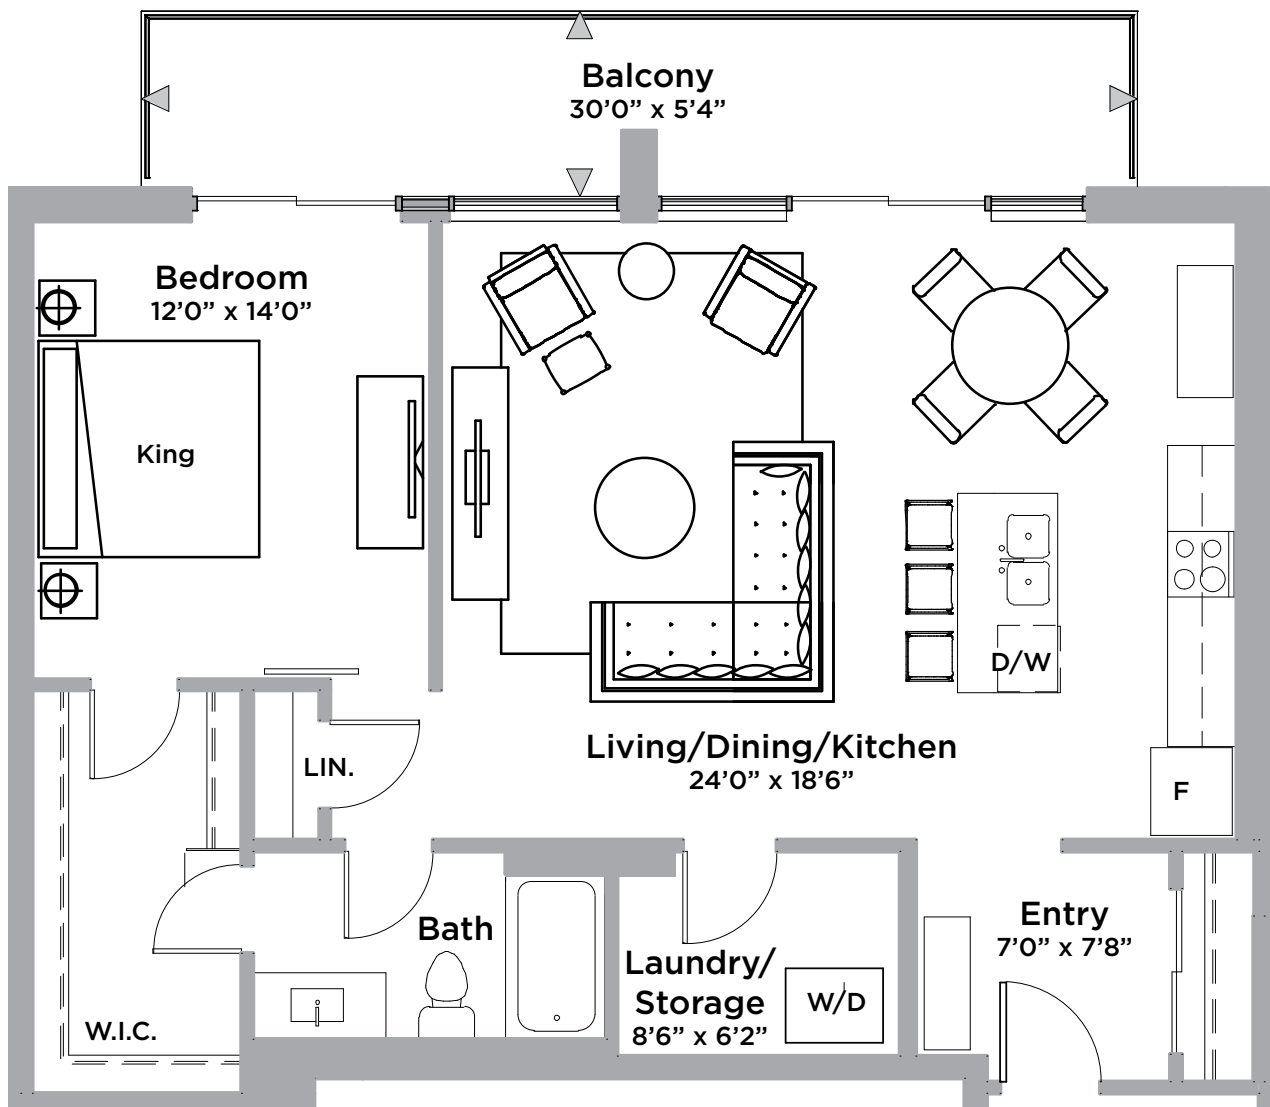

SEAPOINT

AT HARBOUR ISLE

the Bridgewater

1 Bedroom - 940 Sq.ft.

Balcony - 158 Sq.ft. Total Living Space 1,098 Sq.ft.

6th - 15th Floor

All dimensions, specifications, drawings and floor plans are approximate and are subject to change without notice. Actual square footage may vary from that stated hereon. Floor plans may be a mirrored image of what is shown. Balcony and terrace square footage is approximate and may vary depending on floor level, location and other factors and are subject to change without notice. Window location, size and type may vary without notice. Furniture is not included. E. & O.E.