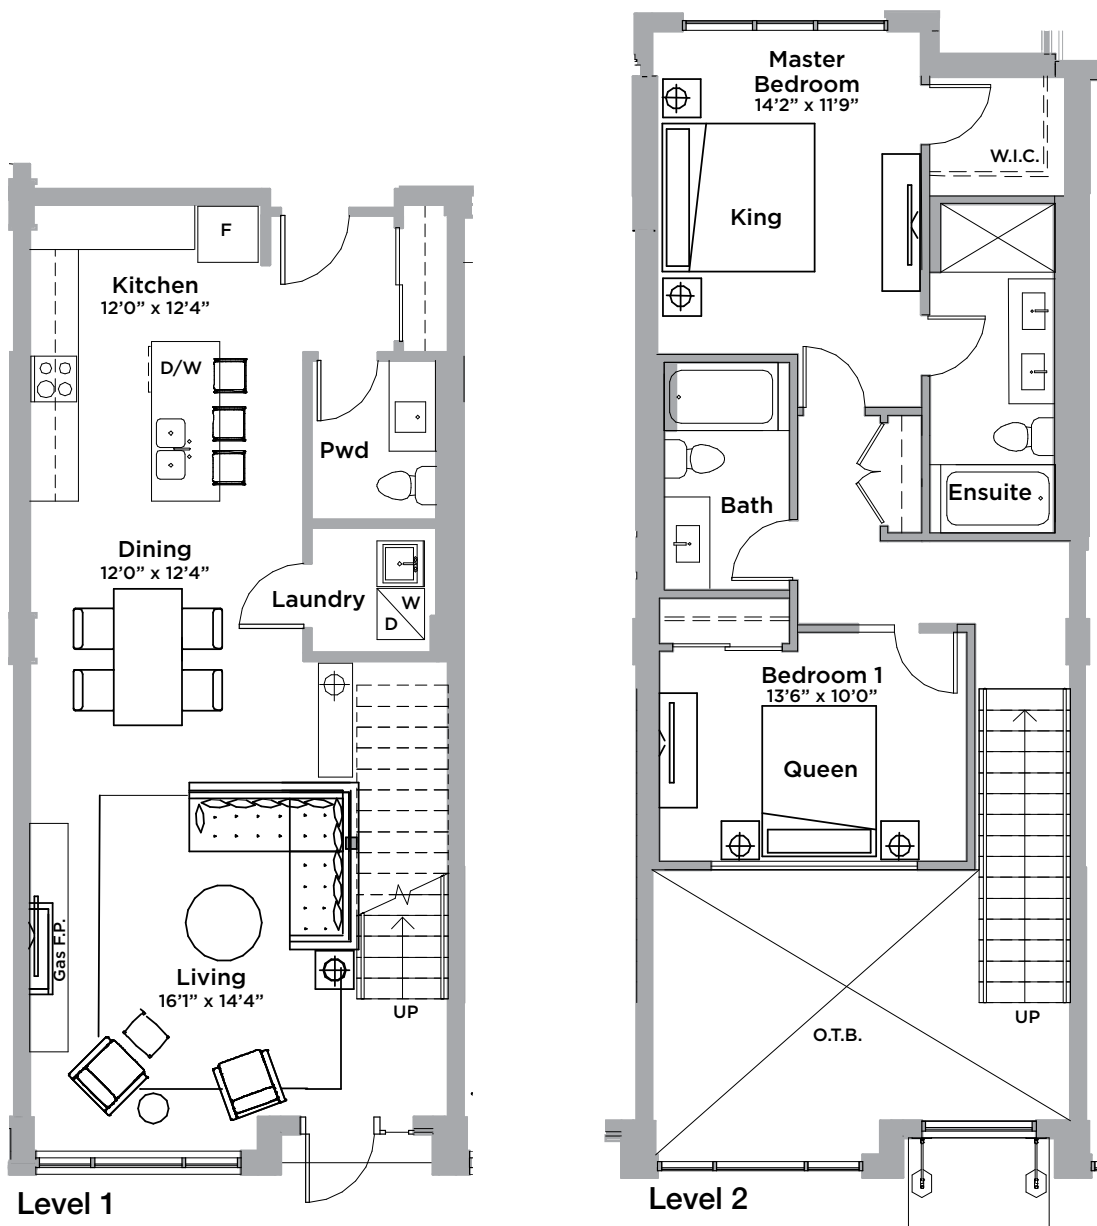

SEAPOINT

AT HARBOUR ISLE

TOWNHOUSE LOFT

The Edgewater

2 Bedroom - 1,312 Sq.ft.

Terrace - 259 Sq.ft. Total Living Space 1,571 Sq.ft.

Loft 2 - Level 1

All dimensions, specifications, drawings and floor plans are approximate and are subject to change without notice. Actual square footage may vary from that stated hereon. Floor plans may be a mirrored image of what is shown. Balcony and terrace square footage is approximate and may vary depending on floor level, location and other factors and are subject to change without notice. Window location, size and type may vary without notice. Furniture is not included. E. & O.E.