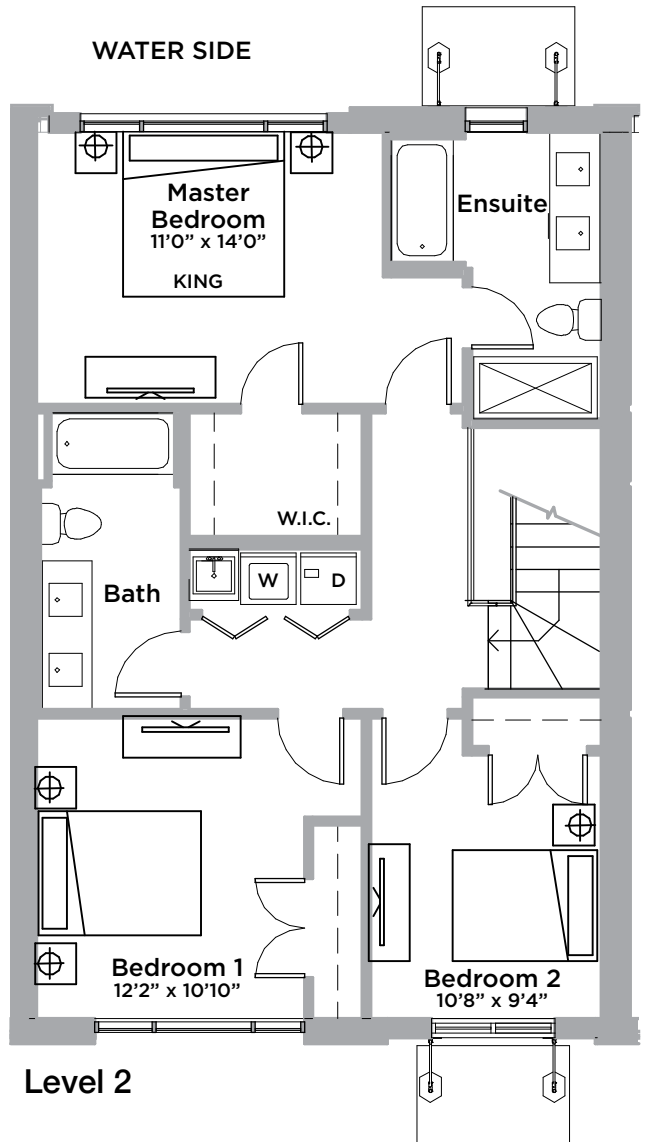

TOWNHOUSE

The Annapolis

3 Bedroom - 1,520 Sq.ft.

Balcony - 162 Sq.ft. Total Living Space 1,682 Sq.ft.

WATER SIDE

All dimensions, specifications, drawings and floor plans are approximate and are subject to change without notice. Actual square footage may vary from that stated hereon. Floor plans may be a mirrored image of what is shown. Balcony and terrace square footage is approximate and may vary depending on floor level, location and other factors and are subject to change without notice. Window location, size and type may vary without notice. Furniture is not included. E. & O.E.