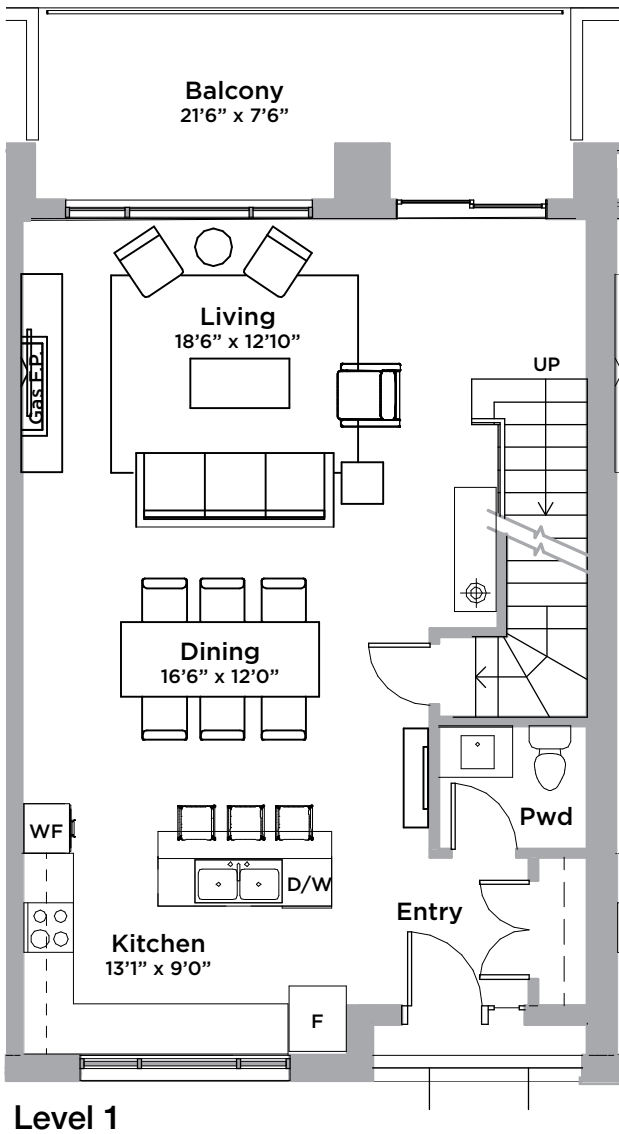

TOWNHOUSE

The Annapolis

3 Bedroom - 1,520 Sq.ft.

Balcony - 162 Sq.ft. Total Living Space 1,682 Sq.ft.

WATER SIDE

All dimensions, specifications, drawings and floor plans are approximate and are subject to change without notice. Actual square footage may vary from that stated hereon. Floor plans may be a mirrored image of what is shown. Balcony and terrace square footage is approximate and may vary depending on floor level, location and other factors and are subject to change without notice. Window location, size and type may vary without notice. Furniture is not included. E. & O.E.